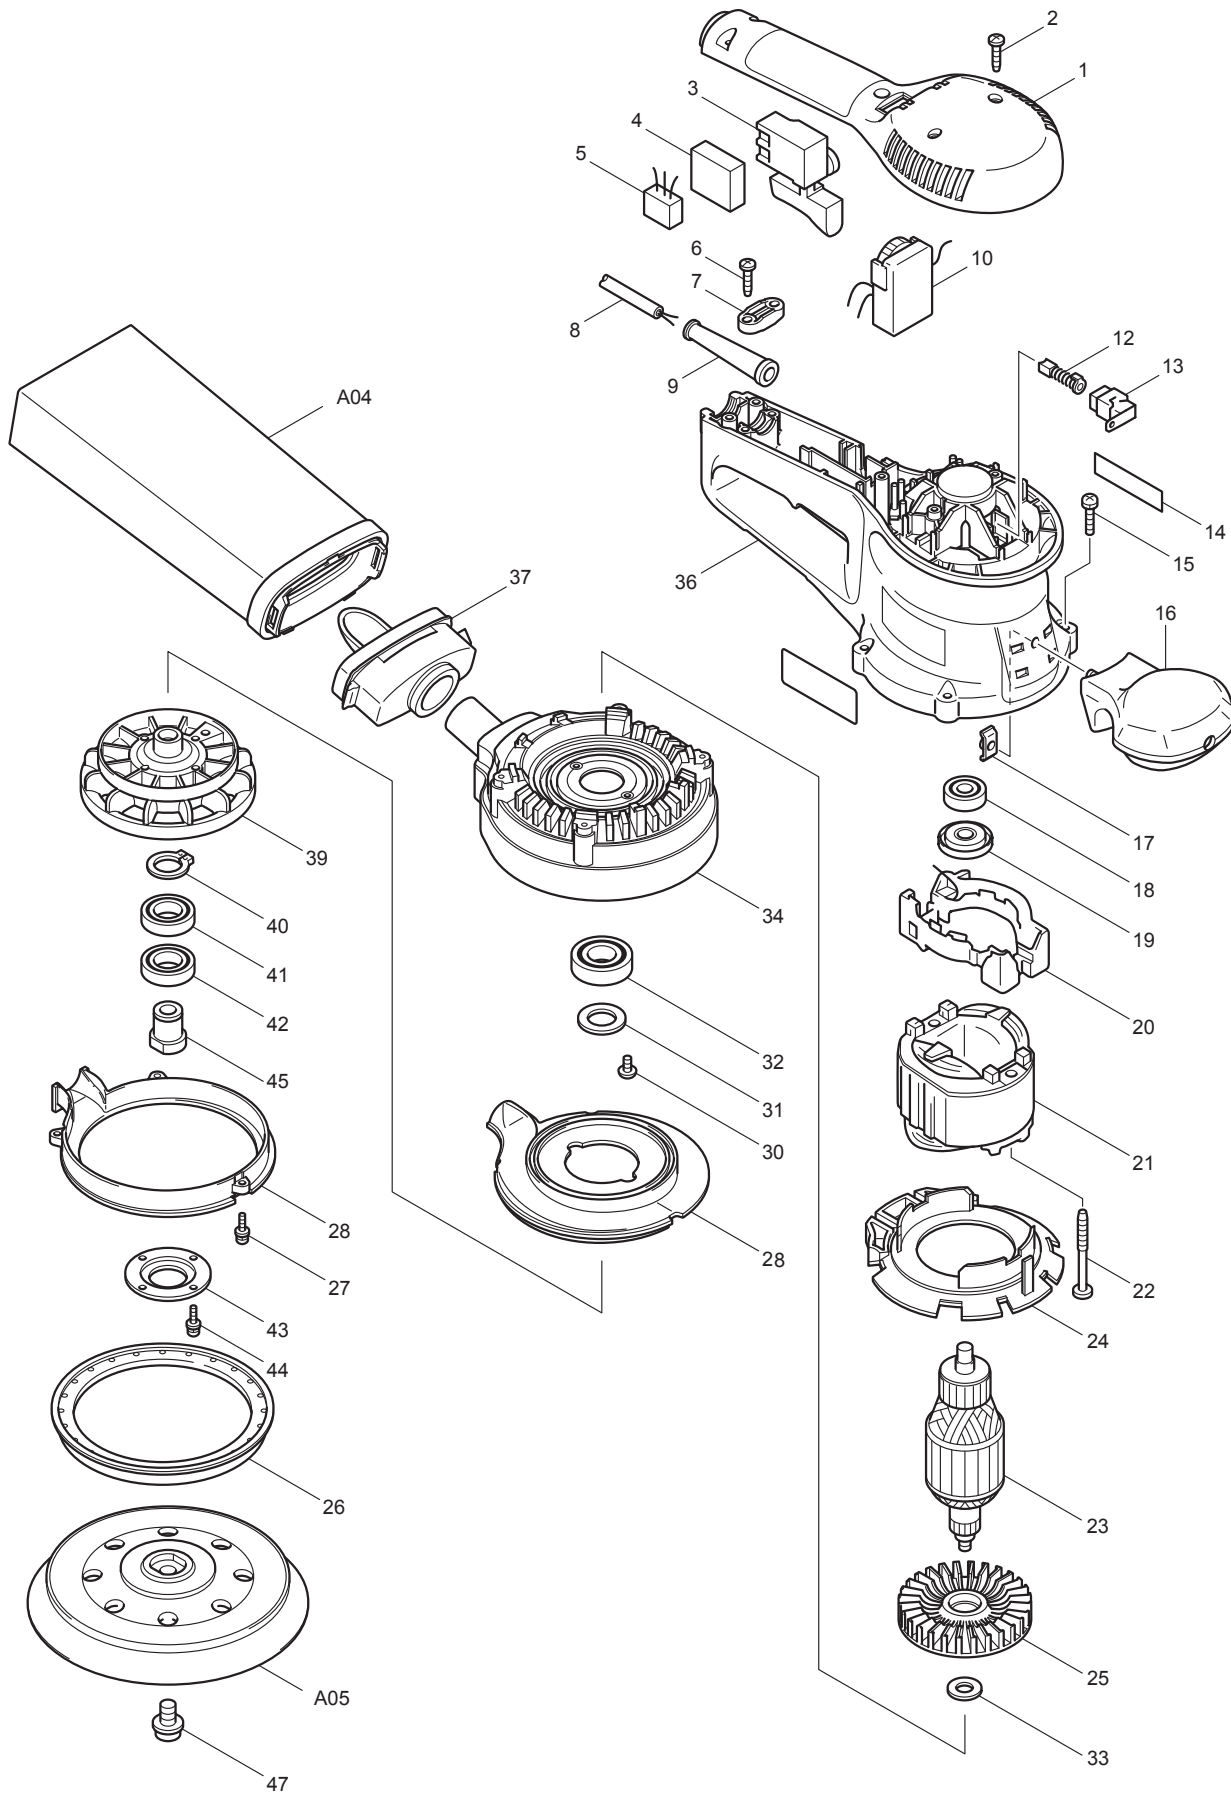

02 - 2010

BO6030

6" RANDOM ORBIT SANDER

Item No	Type	Ref	Ref	Part No	Description	Qty	Unit
1				417416-6	TOP COVER	1	PC.
2				265995-6	TAPPING SCREW 4X18	5	PC.
3				651286-5	SWITCH SGEL206C-5	1	PC.
6				265995-6	TAPPING SCREW 4X18	2	PC.
7				687063-9	CORD CLAMP	1	PC.
8	1			664064-4	CORD W/PLUG 2P-18-2.5M, SJ	1	PC.
	2			664891-9	CORD W/PLUG 2P-18-2.5M, SJO	1	PC.
9				682559-5	CORD GUARD 8	1	PC.
10				631423-7	CONTROLLER	1	PC.
12	1			191927-6	CARBON BRUSH CB-407 2PC/SET, W/O ORIGIN - N/L/A	1	SET
	2			195007-0	CARBON BRUSH CB-407 2PC/SET (W/ ORIGIN)	1	PC.
13				643923-5	BRUSH HOLDER	2	PC.
14				819063-3	MAKITA LABEL	1	PC.
15				911138-5	PAN HEAD SCREW M4X20	4	PC.
16				168324-1	FRONT GRIP	1	PC.
17				252042-2	SQUARE NUT M5	1	PC.
18				210005-4	BALL BEARING 608DDW	1	PC.
19				681644-1	INSULATION WASHER	1	PC.
20				638067-4	SUPPORT COMPLETE	1	PC.
21				634406-6	FIELD 115V	1	PC.
22				266046-8	TAPPING SCREW 5X50	2	PC.
23				516451-2	ARMATURE ASS'Y 115V	1	PC.
		INC.			Item No. 18,19,25		
24				417415-8	BAFFLE PLATE	1	PC.
25				240043-2	FAN 70	1	PC.
26				421763-9	RUBBER GUARD	1	PC.
27				911018-5	PAN HEAD SCREW M3X12	3	PC.
28				183323-2	SCROLL HOUSING SET	1	SET
30				251291-8	+ SCREW M4X8	2	PC.
31				253315-6	THIN WASHER 15	1	PC.
32	1			211227-9	BALL BEARING 6002DDW - N/L/A	1	PC.
	2			211236-8	BALL BEARING 6002DDW	1	PC.
33				253878-2	FLAT WASHER 10	1	PC.
34				317416-5	SKIRT	1	PC.
36				183322-4	MOTOR HOUSING SET	1	SET
		INC.			Item No. 14		
37				151518-5	DUST NOZZLE COMPLETE	1	PC.
39				241665-1	FAN 92	1	PC.
40				961055-9	RETAINING RING S-15	1	PC.
41	2			211234-2	BALLBEARING 6902LLB	1	PC.
42	2			211244-9	BALL BEARING 6902LLU	1	PC.
43				285702-1	BEARING RETAINER	1	PC.
44				911018-5	PAN HEAD SCREW M3X12	4	PC.
45				324144-5	SPINDLE	1	PC.
47				266270-3	HEX.SOCKET HEAD BOLT M8X14	1	PC.
100				654037-5	INSULATED TERMINAL RBV1.25-3	4	PC.
101				654069-2	RECEPTACLE	1	PC.
102				654509-0	CONNECTOR 2-SD	1	PC.
103				652008-6	P.H. SCREW M3.5X7	4	PC.